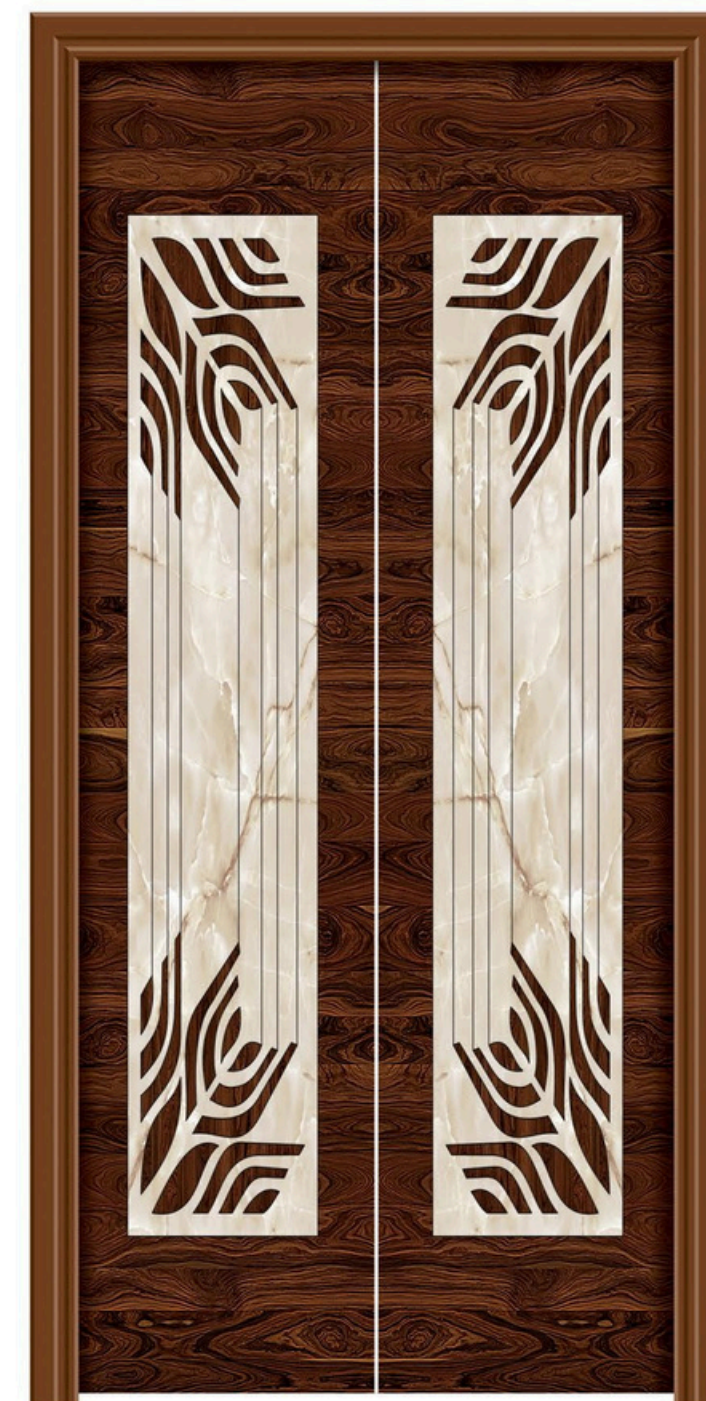

MATT DIGITAL

DOUBLE DOOR

PREMIUM DOOR SKIN COLLECTION

DOUBLE DOOR

ALL HOME INTERIOR WORKS

ALSO AVAILABLE IN SIZE
7 x 3.25 & 8 x 4 Feet

Every day is a chance for new
beginnings and new stories.

RL - 517 MT