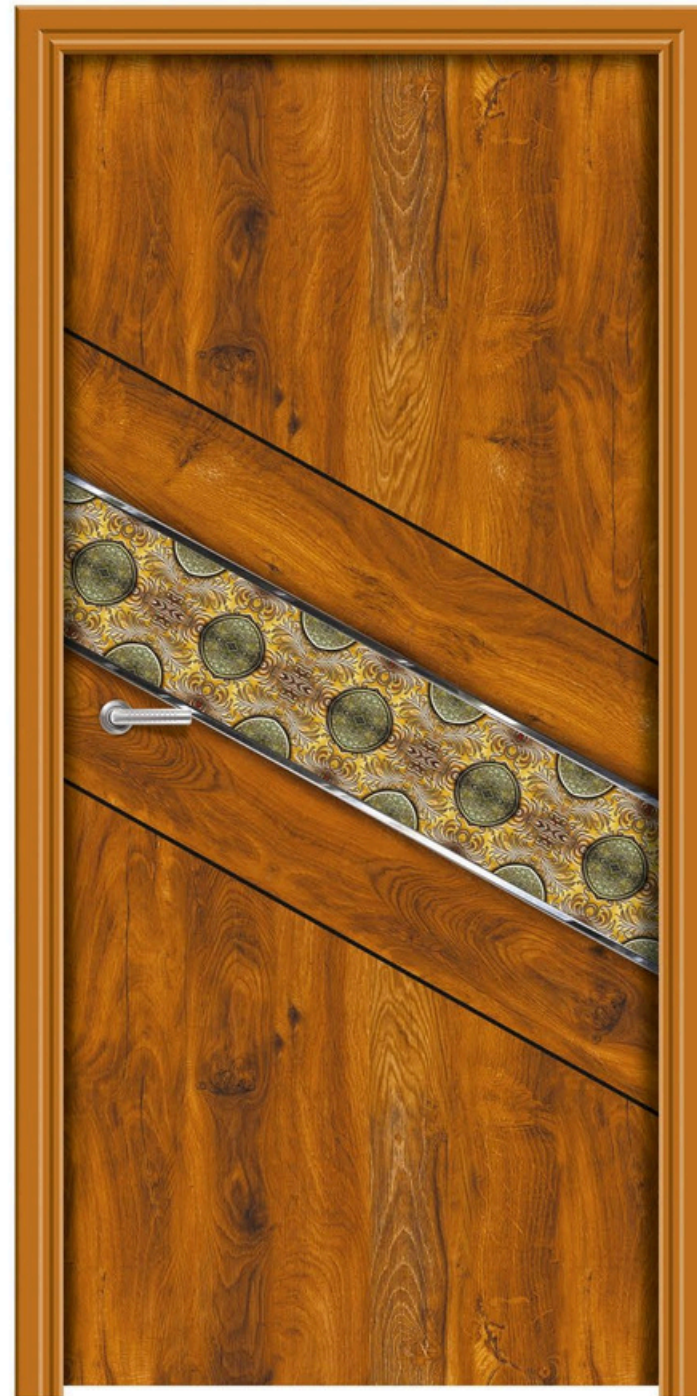

MATT DIGITAL

ADD THE MIDAS
Touch

RL - 504 MT

SIZE
7 x 3.25 Feet

AV LOOK LIKES
ALL HOME INTERIOR WORKS

●●●● Make the time for love,
play and family.