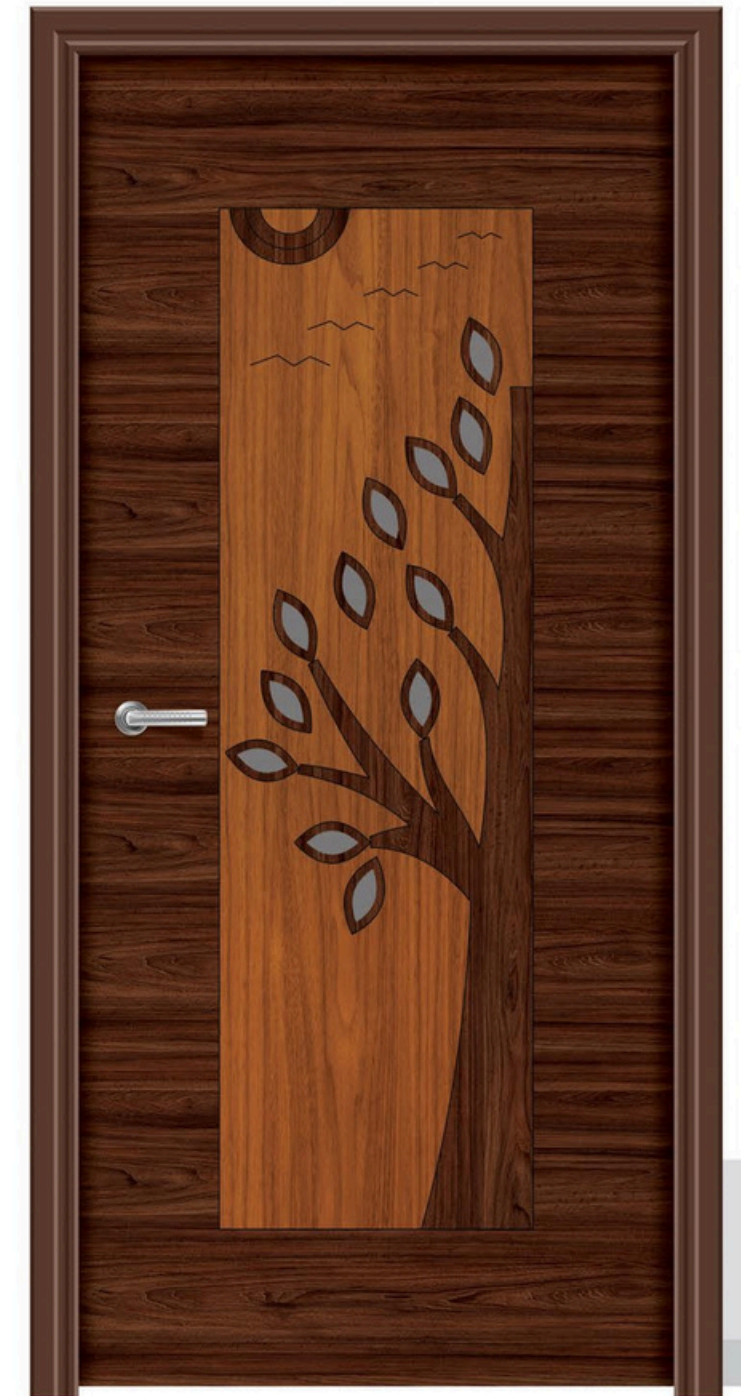

GROOVING DIGITAL (CNC FILE AVAILABLE)

REVEL
IN THE
Lavish

SIZE 7 x 3.25 FEET

PREMIUM DOOR SKIN COLLECTION

SIZE
7 x 3.25 Feet

REE LAM
DOOR SKIN

Uncover your deepest desires
with your heart open

RL - 402 MT