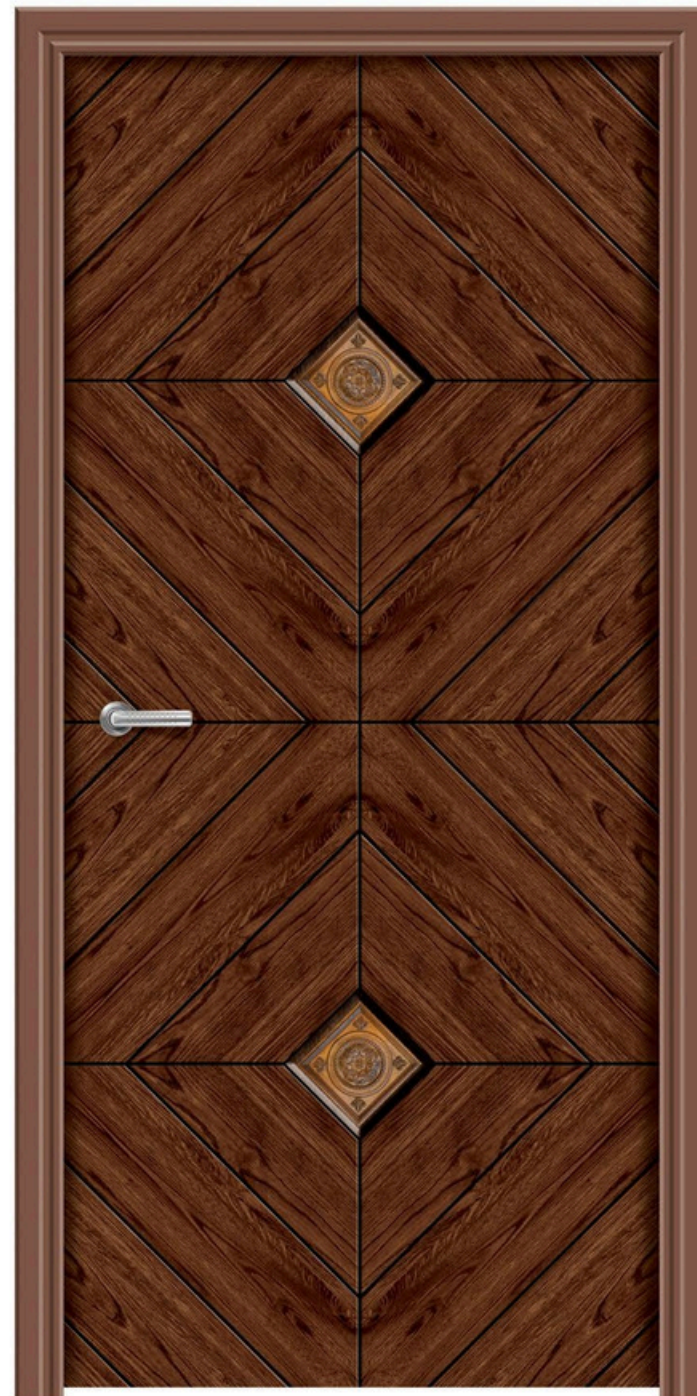

MATT DIGITAL

SIZE
7 x 3.25 Feet

CREATE
Spectacular

RL - 514 MT

ALL HOME INTERIOR WORKS

ALSO AVAILABLE IN SIZE
7 x 3.25 & 8 x 4 Feet

While the greatest steps are
out of doors.