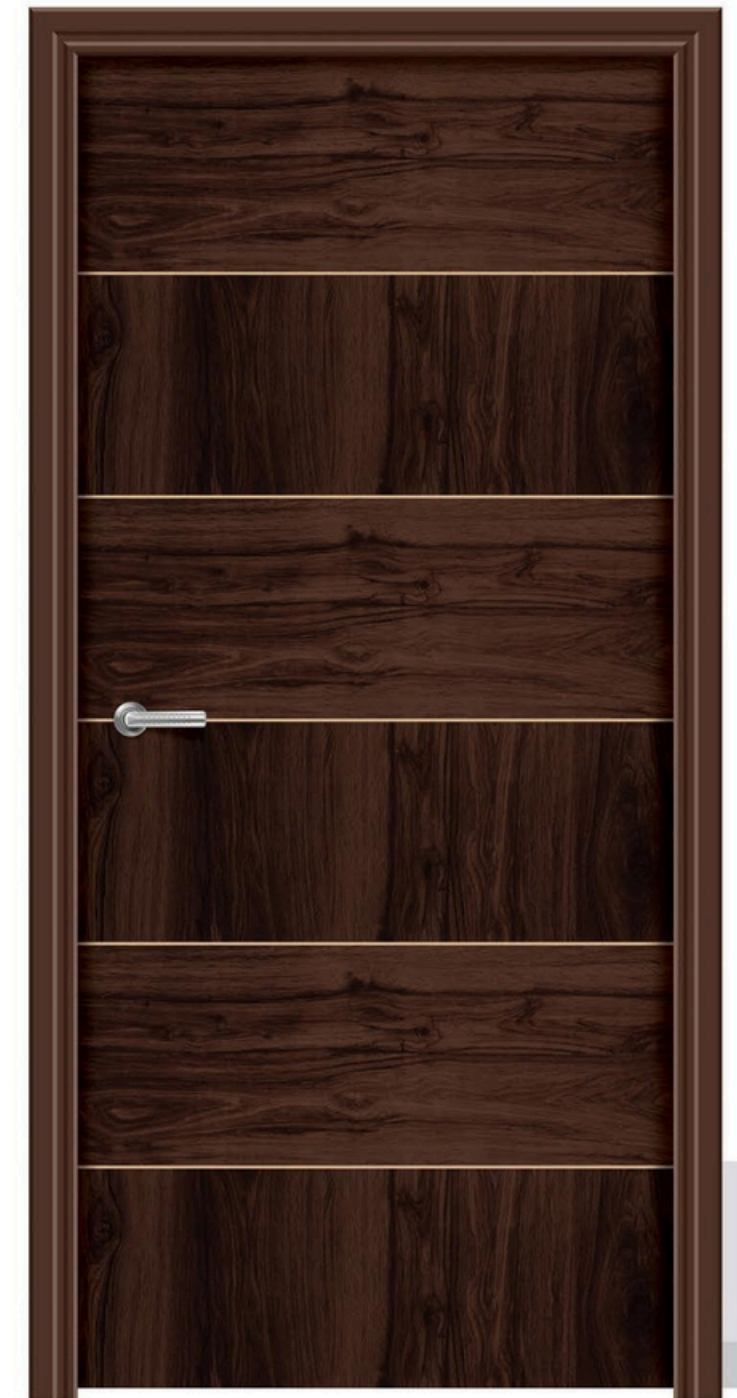

RL - 706 MT
●●●●