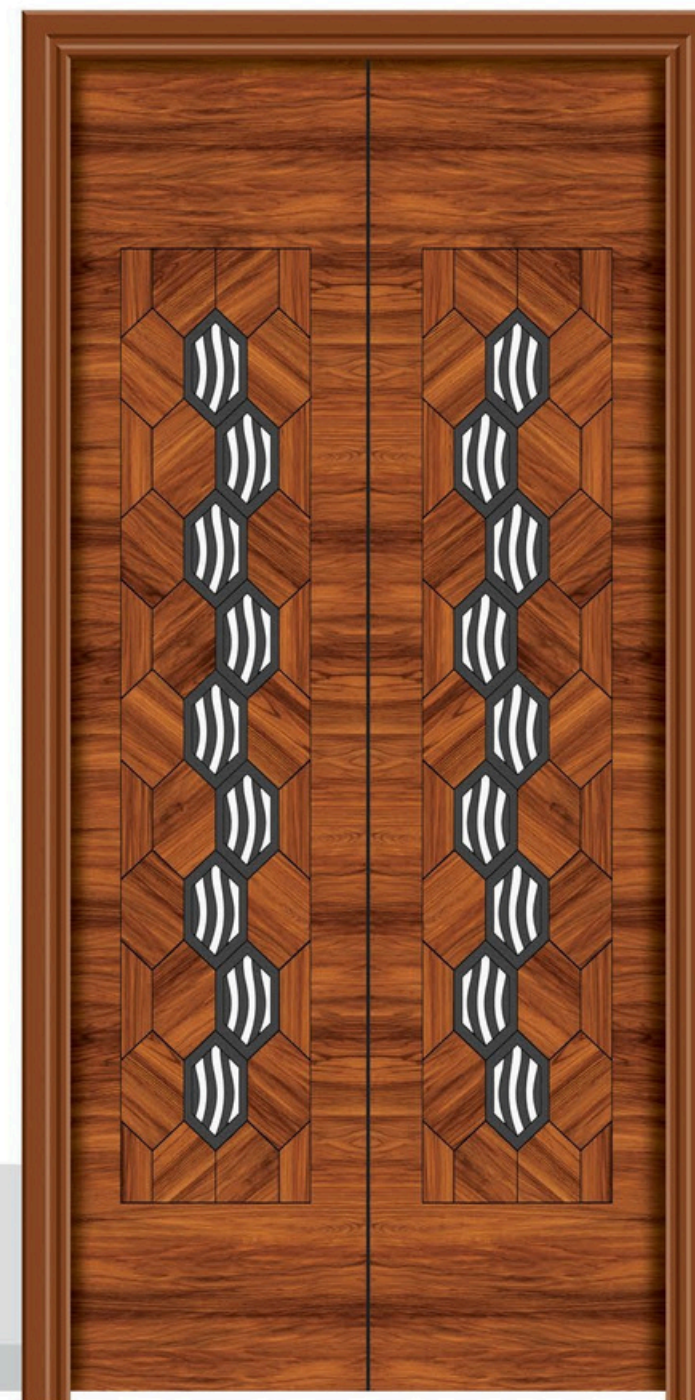

MATT DIGITAL

DOUBLE DOOR

PREMIUM DOOR SKIN COLLECTION

DOUBLE DOOR

ALL HOME INTERIOR WORKS

ALSO AVAILABLE IN SIZE
7 x 3.25 & 8 x 4 Feet

Every day is a chance for new
beginnings and new stories.

RL - 517 MT