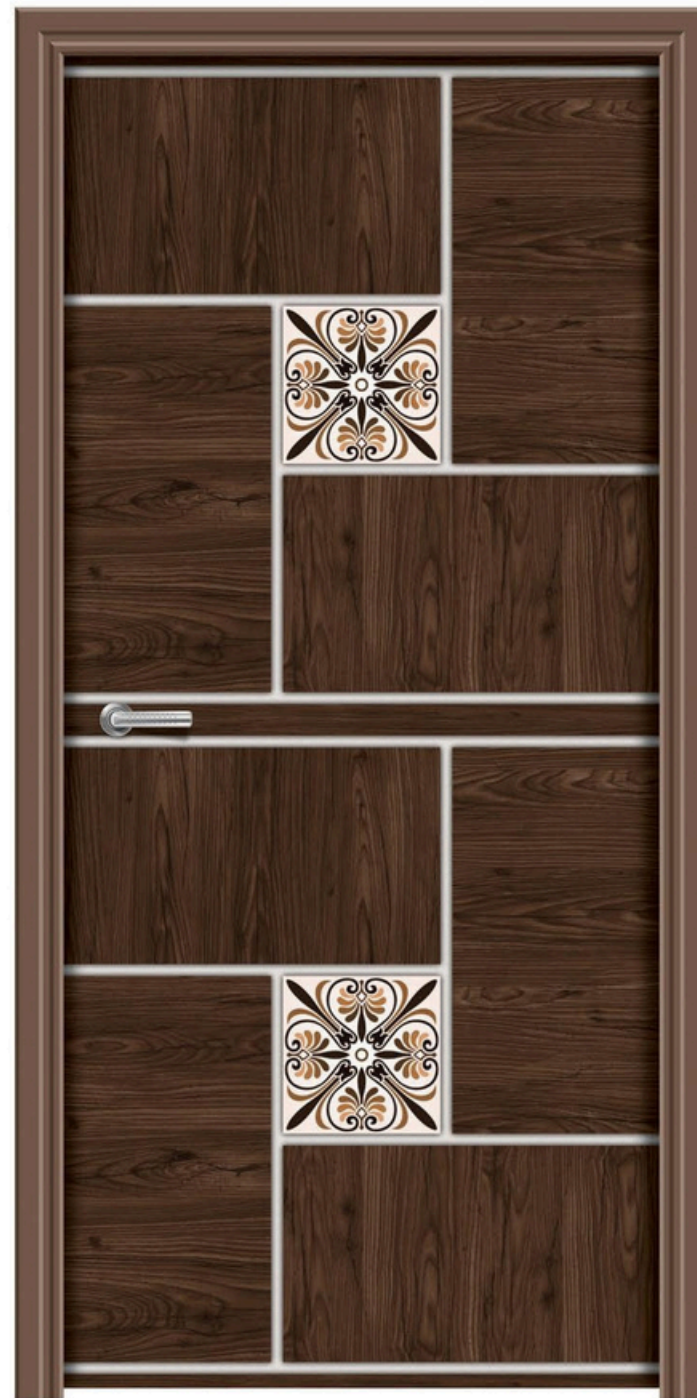

Experience the uniqueness
in every small detail of life.

RL - 701 MT

RL - 702 MT

NON-METAL

CRAFT THE
Marvelous

RL - 703 MT
●●●●

RL - 704 MT
●●●●

SIZE
7 x 3.25 Feet