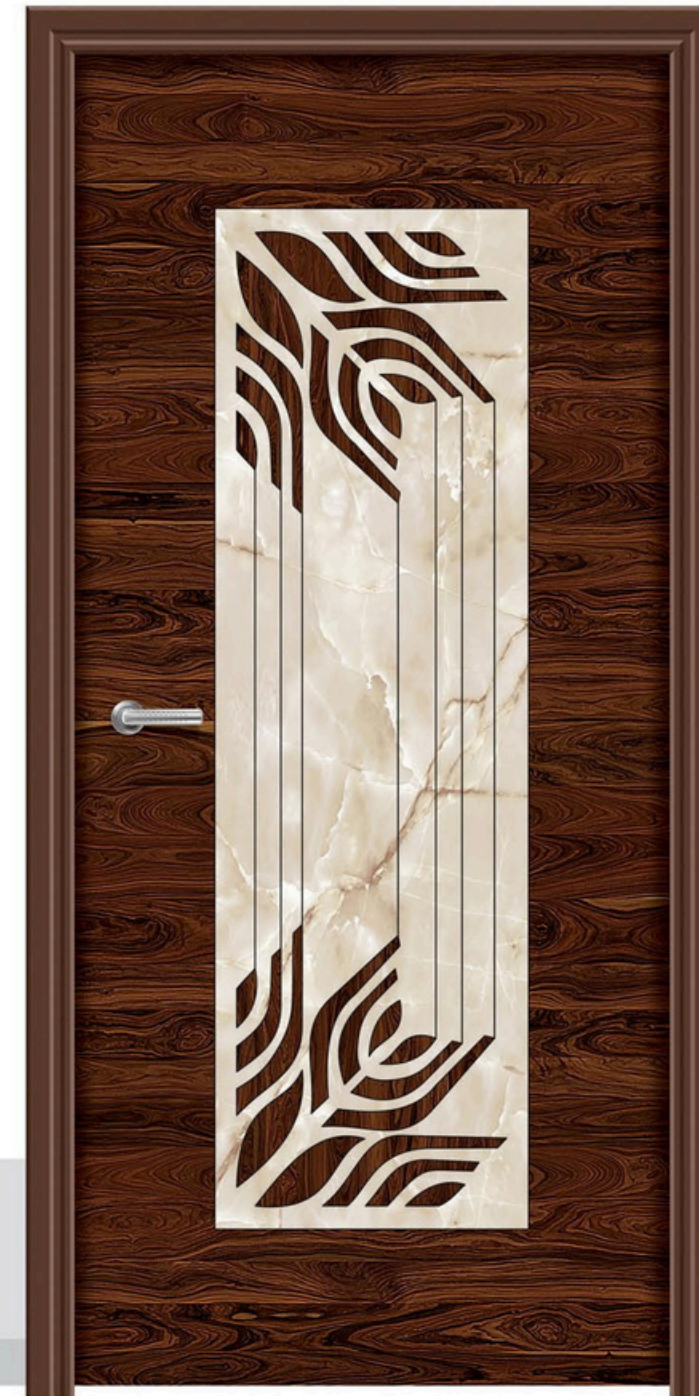

PREMIUM DOOR SKIN COLLECTION

GROOVING DIGITAL (CNC FILE AVAILABLE)

REVEL
IN THE
Lavish

SIZE 7 x 3.25 FEET

PREMIUM DOOR SKIN COLLECTION

SIZE
7 x 3.25 Feet

REE LAM
DOOR SKIN

Uncover your deepest desires
with your heart open