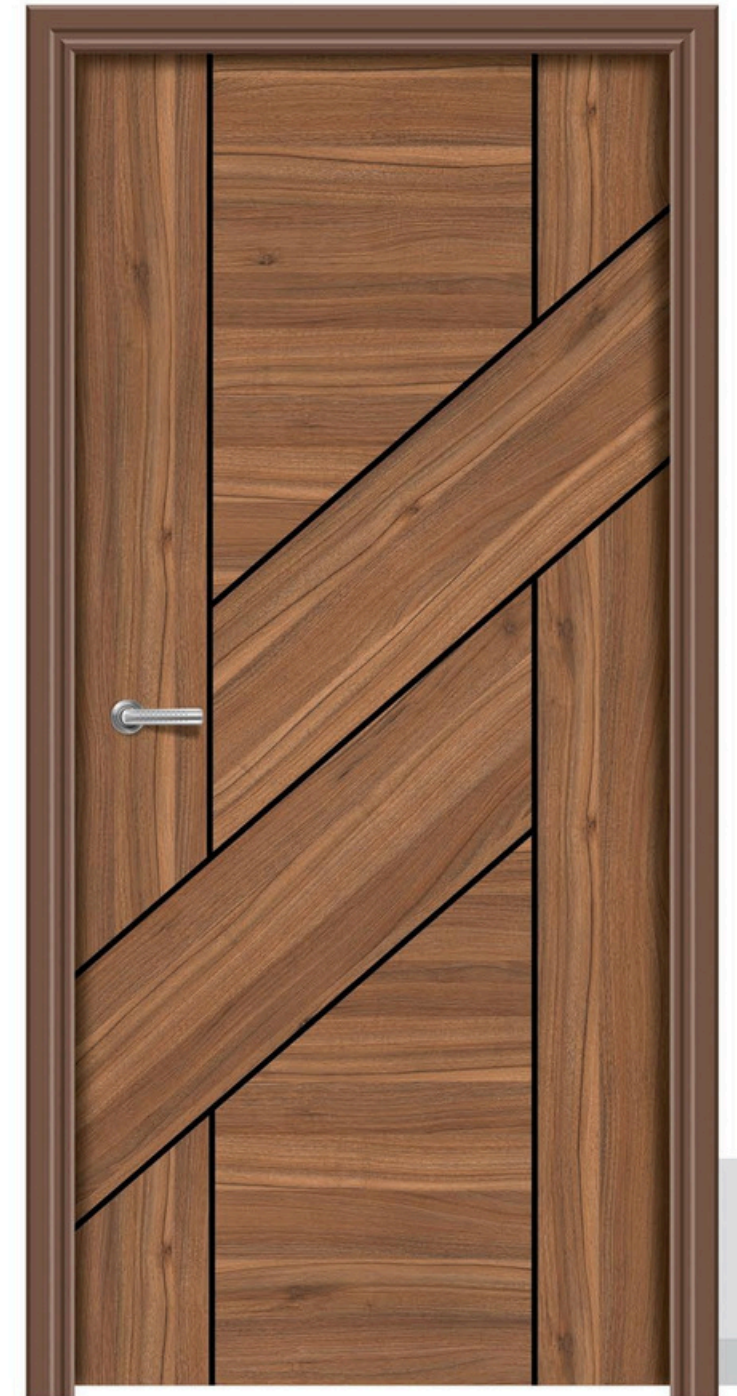

SIZE 7 x 3.25 FEET

PREMIUM DOOR SKIN COLLECTION

SIZE
7 x 3.25 Feet

AV LOOK LIKES
ALL HOME INTERIOR WORKS

You always would make an impression with it. That too a lasting one.

RL - 301 MT

RL - 302 MT

CUT & PASTE