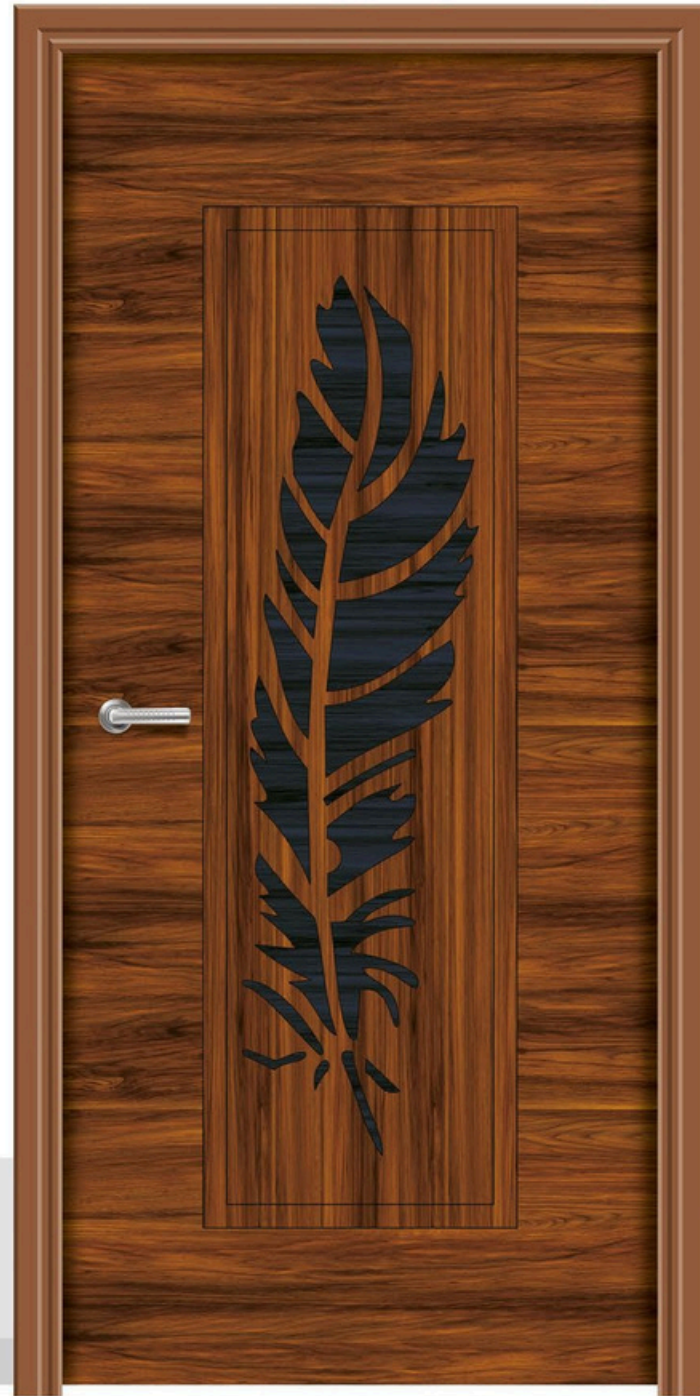

●●●● Put the best foot forward
for the world to feel and
experience.

RL - 407 MT
●●●●

RL - 408 MT
●●●●

GROOVING DIGITAL
(CNC FILE AVAILABLE)

REJOICE IN THE
Goodness

RL - 409 MT
●●●●

RL - 410 MT
●●●●

SIZE
7 x 3.25 Feet