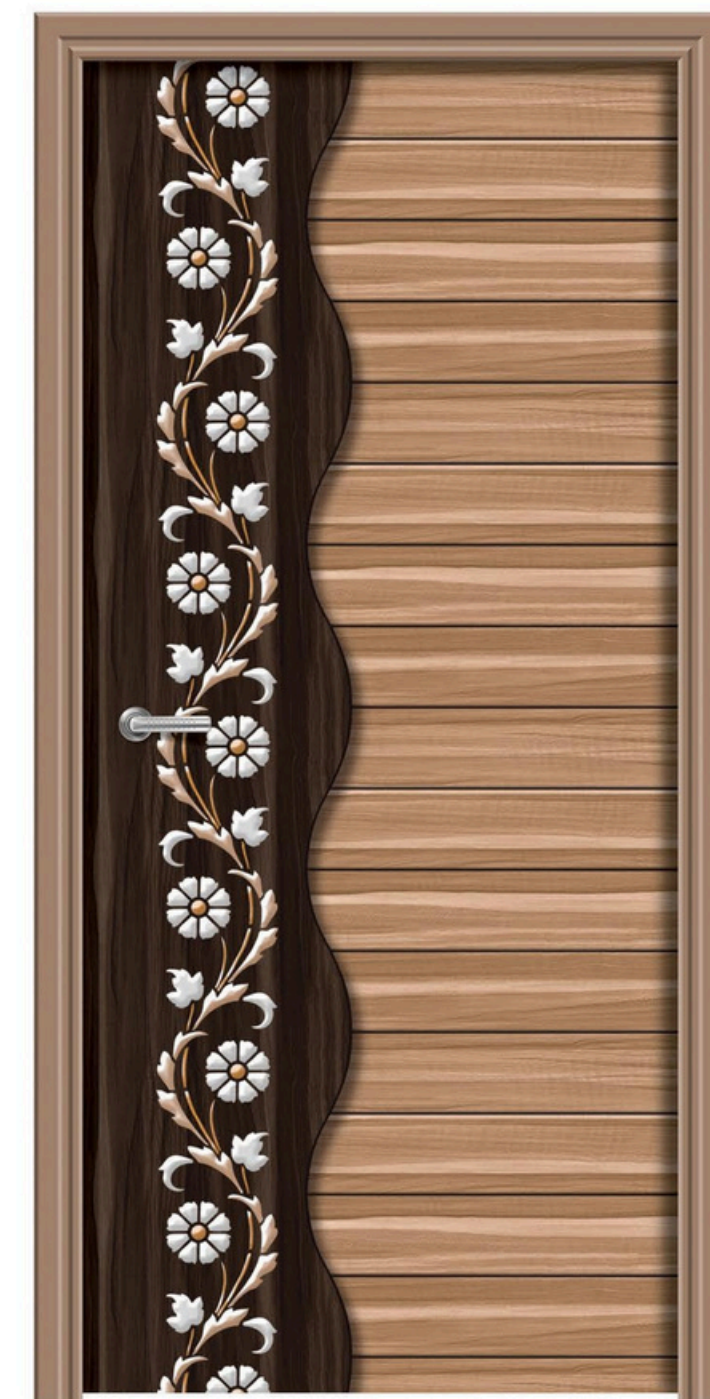

RL - 607 MT

RL - 608 MT

NON-METAL

MAKE
YOU LOOK
Stunning

SIZE 7 x 3.25 FEET

PREMIUM DOOR SKIN COLLECTION

SIZE
7 x 3.25 Feet

AV LOOK LIKES
ALL HOME INTERIOR WORKS

Experience the uniqueness
in every small detail of life.

RL - 701 MT

RL - 702 MT

NON-METAL

CRAFT THE
Marvelous

RL - 703 MT
●●●●

RL - 704 MT
●●●●

SIZE
7 x 3.25 Feet