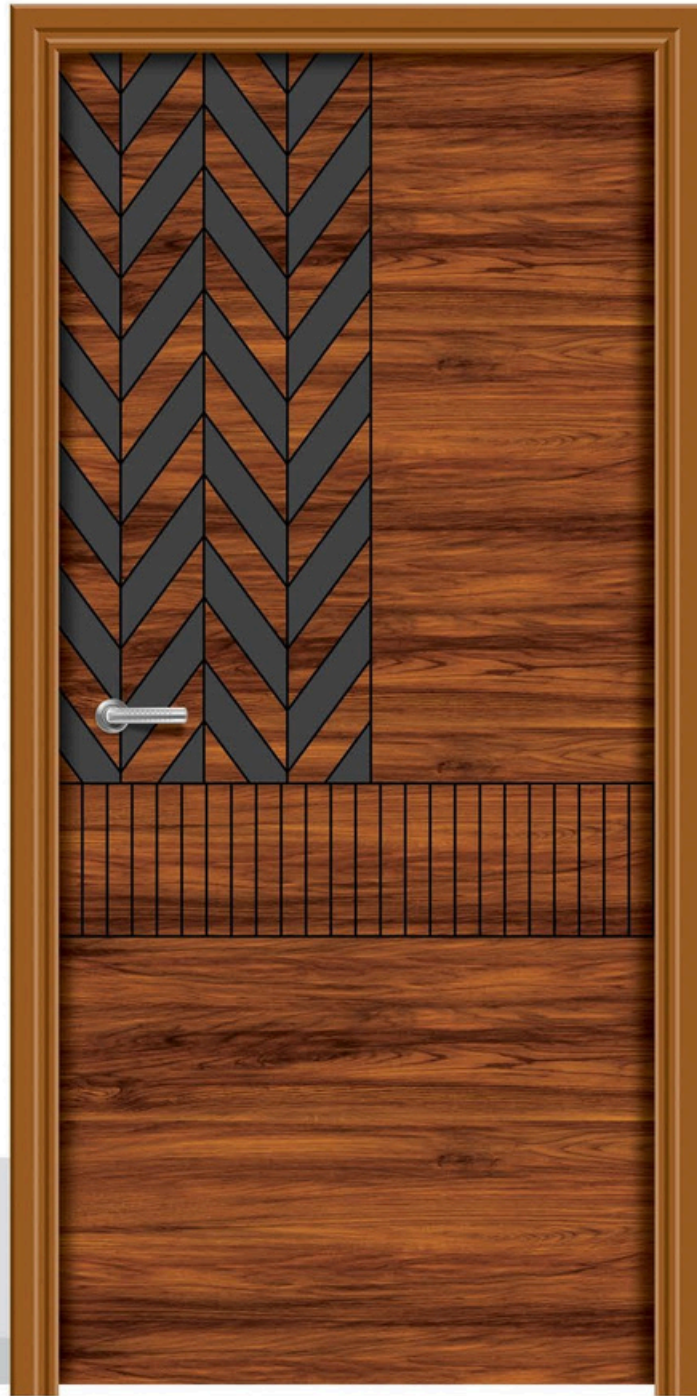

MATT DIGITAL

SIZE
7 x 3.25 Feet

CREATE
Spectacular

RL - 513 MT