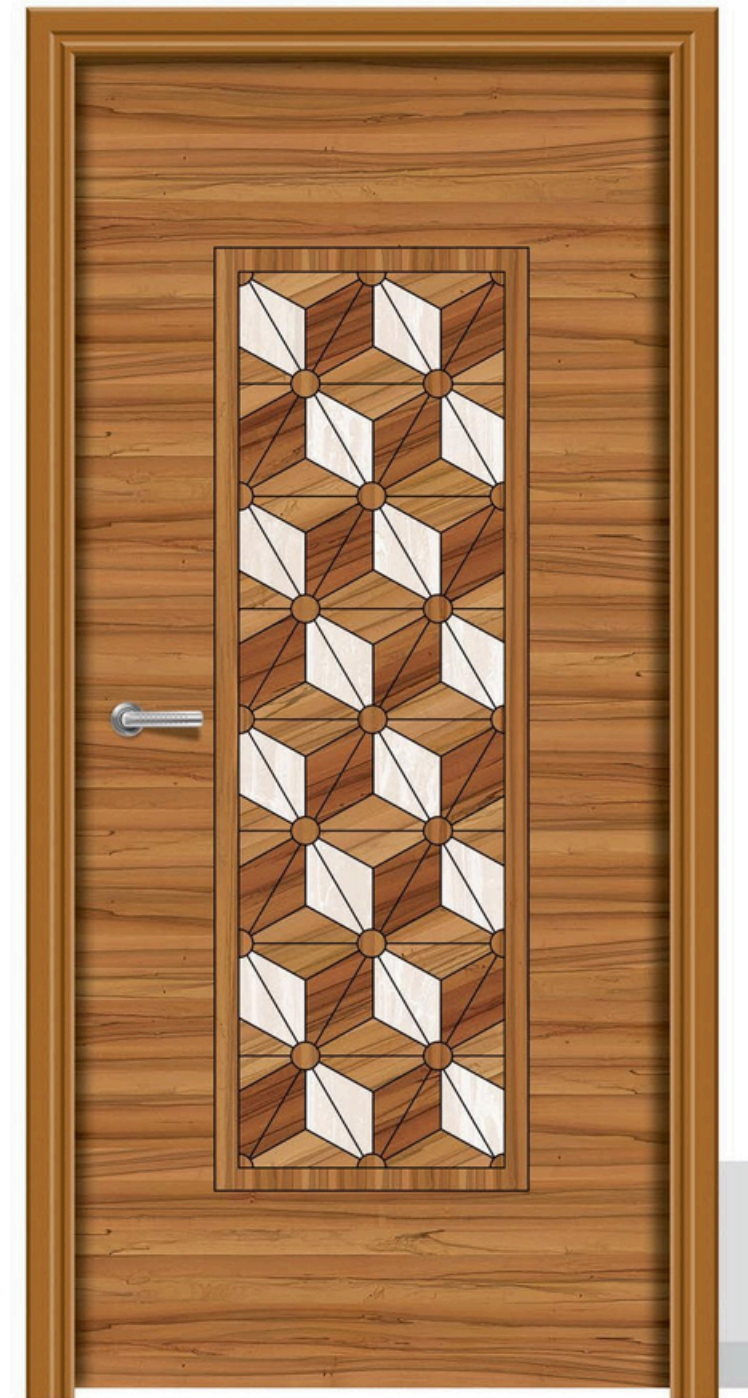

RL - 408 MT
●●●●