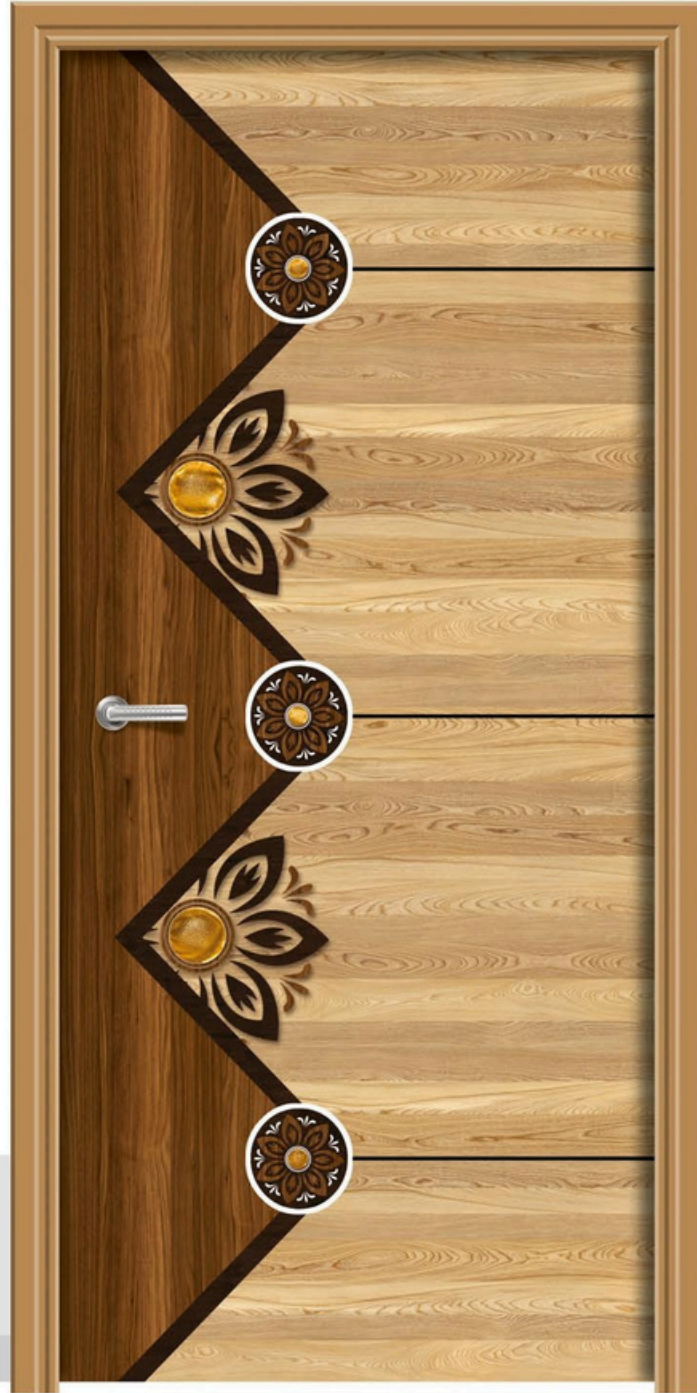

AV LOOK LIKES
ALL HOME INTERIOR WORKS

●●●● Your desire for perfection is
exhibited at every level.

RL - 501 MT
●●●●

RL - 502 MT
●●●●

MATT DIGITAL

ADD THE MIDAS
Touch

RL - 503 MT

RL - 504 MT

SIZE
7 x 3.25 Feet

AV LOOK LIKES
ALL HOME INTERIOR WORKS

●●●● Make the time for love,
play and family.

RL - 505 MT

RL - 506 MT

MATT DIGITAL

PREMIUM DOOR SKIN COLLECTION

SIZE
7 x 3.25 Feet