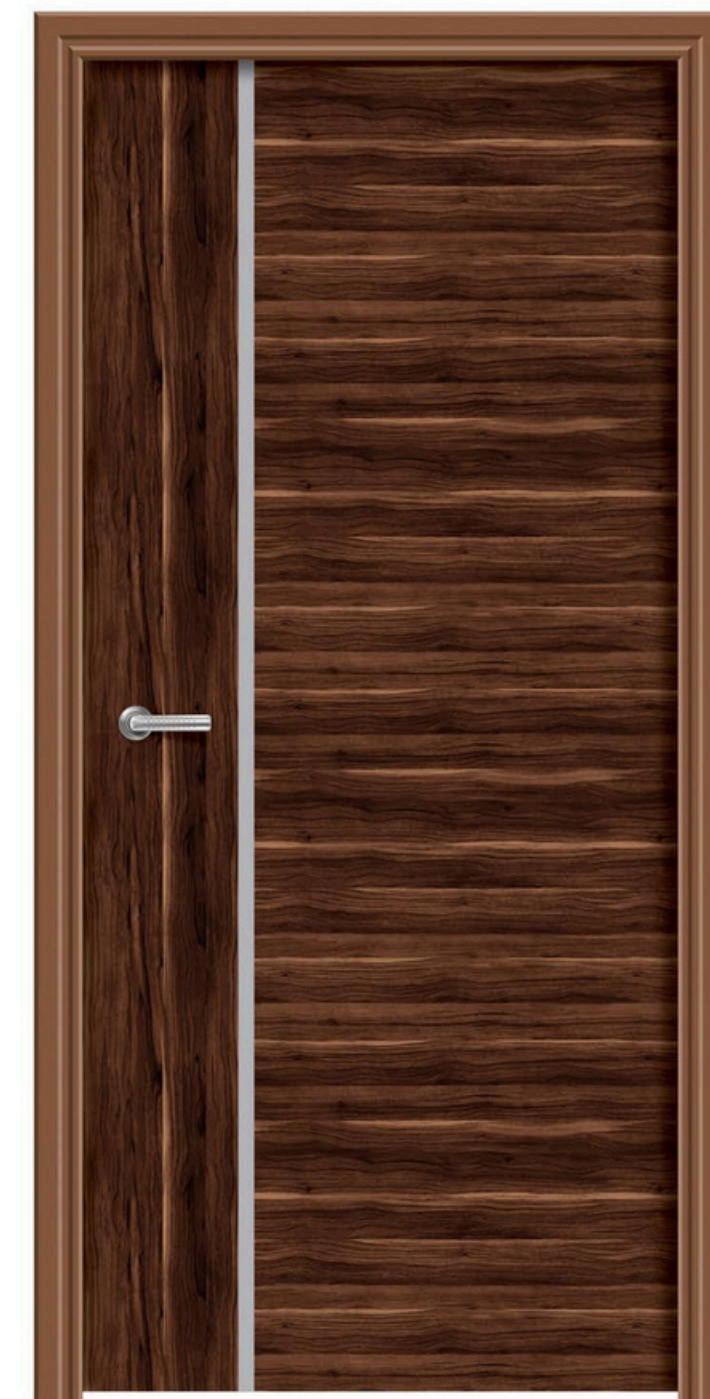

METAL

FANCY
THE
Luxurious

SIZE 7 x 3.25 FEET

PREMIUM DOOR SKIN COLLECTION

SIZE
7 x 3.25 Feet

AV LOOK LIKES
ALL HOME INTERIOR WORKS

Get the refreshing feeling
today and tomorrow.

RL - 602 MT