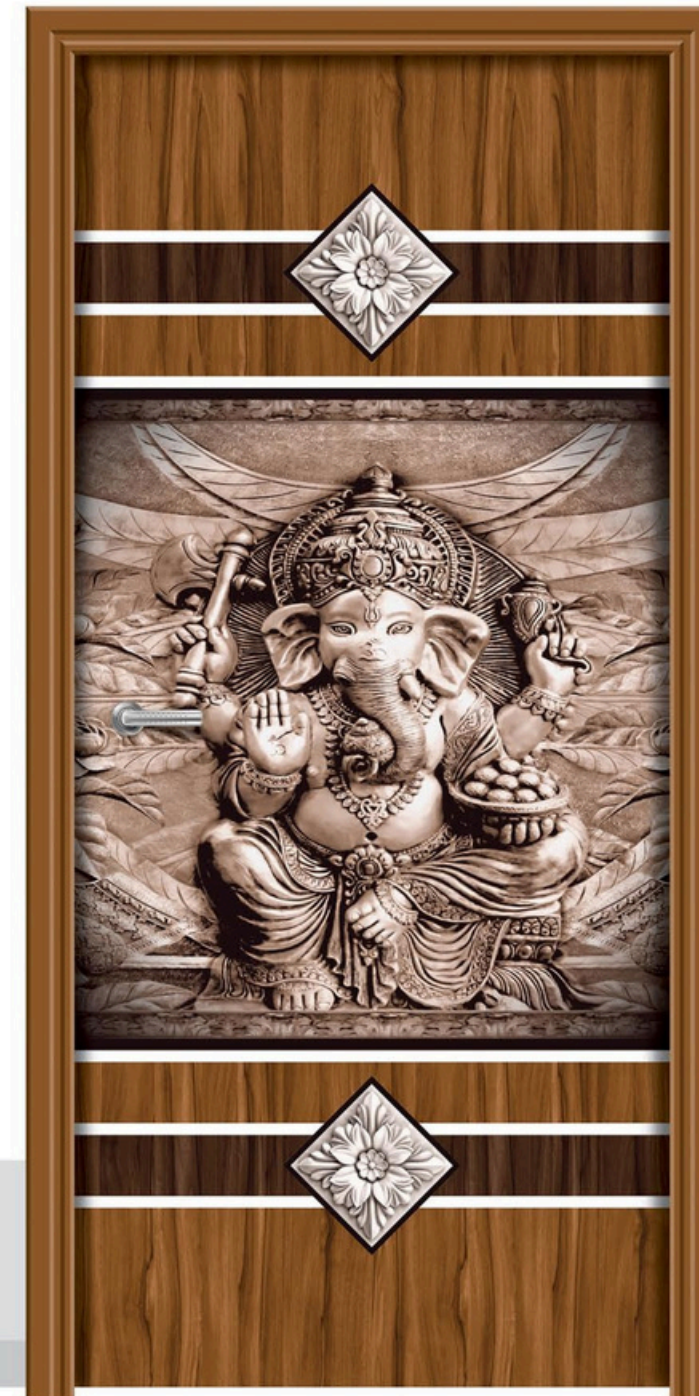

SIZE
7 x 3.25 Feet

AV LOOK LIKES
ALL HOME INTERIOR WORKS

Unfasten the world of grandeur and greatness.

RL - 707 MT

RL - 708 MT

HIGH GLOSS

NEVER
GIVE UP KEEP

Inspiring

SIZE 7 x 3.25 FEET

PREMIUM DOOR SKIN COLLECTION

SIZE
7 x 3.25 Feet

AV LOOK LIKES
ALL HOME INTERIOR WORKS

●●●● Come into the fascinating
world of beauty and joy.

RL - 801 HG

RL - 802 HG

HIGH GLOSS