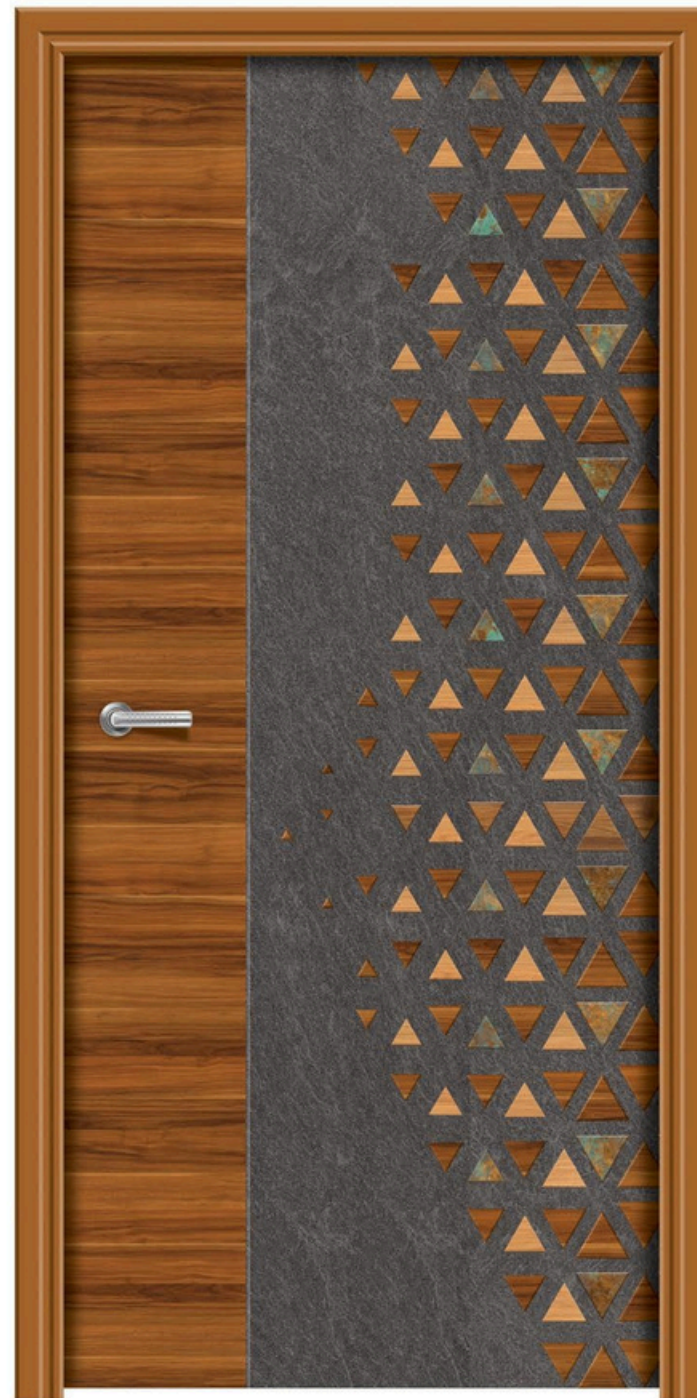

MATT DIGITAL

SIZE
7 x 3.25 Feet

AV LOOK LIKES
ALL HOME INTERIOR WORKS

PAINT THE
Floral

Try new roads, try new doors
to a brighter life.

RL - 510 MT

PREMIUM DOOR SKIN COLLECTION