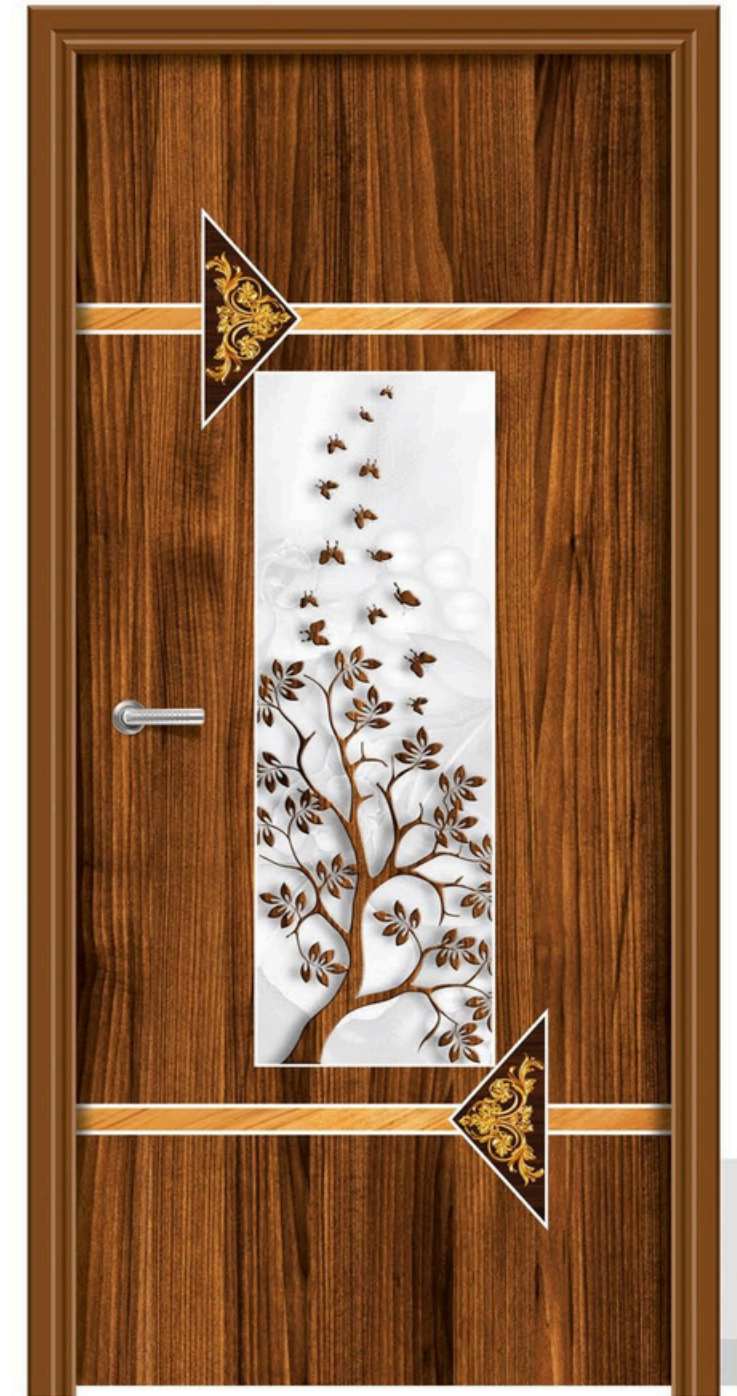

SIZE
7 x 3.25 Feet

AV LOOK LIKES
ALL HOME INTERIOR WORKS

●●●● Make the time for love,
play and family.

RL - 505 MT

RL - 506 MT

MATT DIGITAL

PREMIUM DOOR SKIN COLLECTION

SIZE
7 x 3.25 Feet

ALL HOME INTERIOR WORKS

 *Make your everyday beautiful
with delightful sights.*

RL - 507 MT

RL - 508 MT

MATT DIGITAL

SIZE
7 x 3.25 Feet

AV LOOK LIKES
ALL HOME INTERIOR WORKS

PAINT THE
Floral