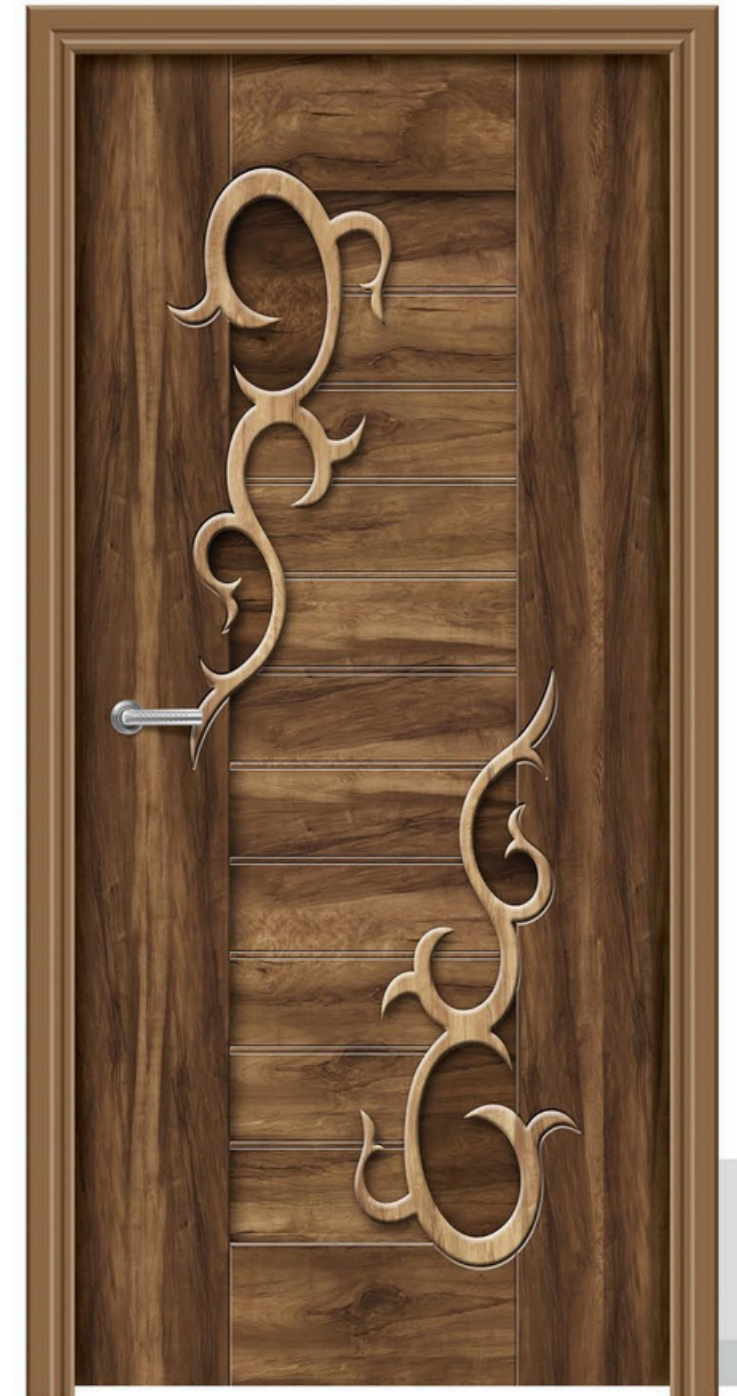

RL - 502 MT
●●●●