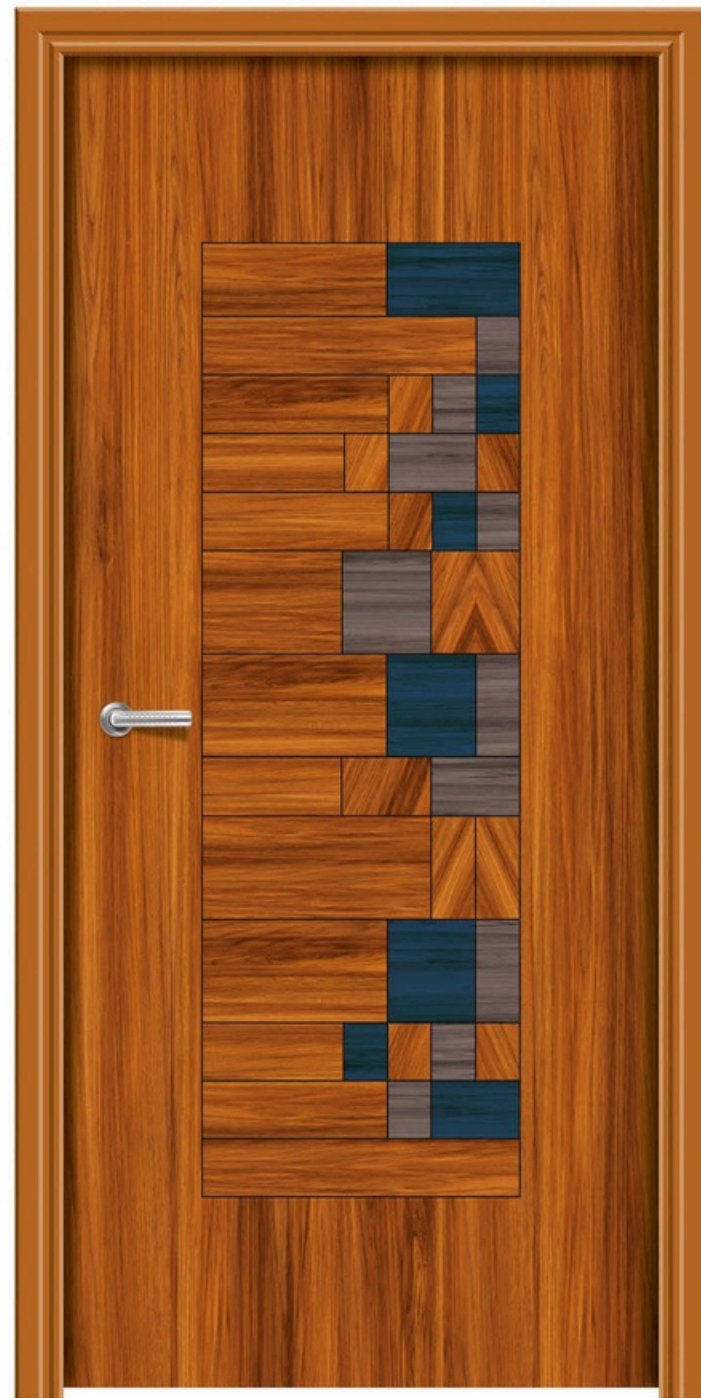

●●●● Put the best foot forward
for the world to feel and
experience.

RL - 407 MT
●●●●

RL - 408 MT
●●●●

GROOVING DIGITAL
(CNC FILE AVAILABLE)

REJOICE IN THE
Goodness

RL - 409 MT
●●●●

RL - 410 MT
●●●●

SIZE
7 x 3.25 Feet