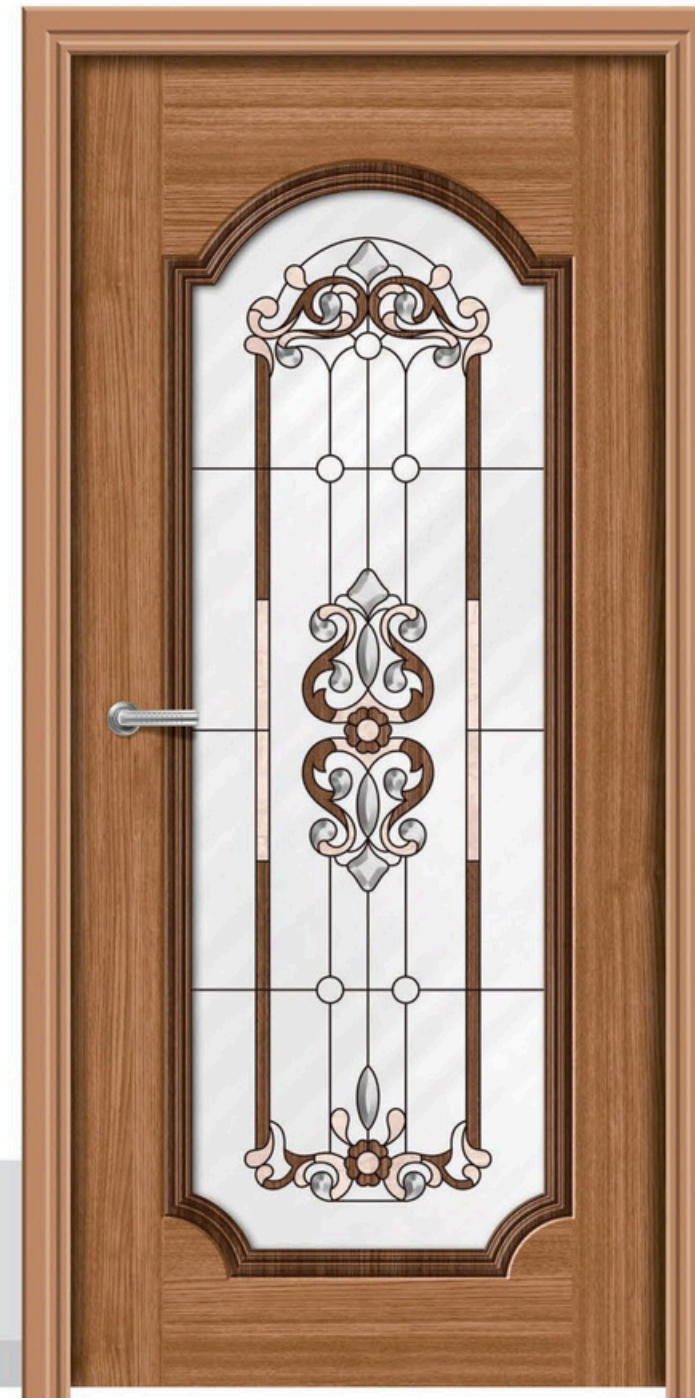

HIGH GLOSS

SIZE
7 x 3.25 Feet

ALL HOME INTERIOR WORKS

Enjoy the plainness yet the motivating actions everyday.

RL - 803 HG