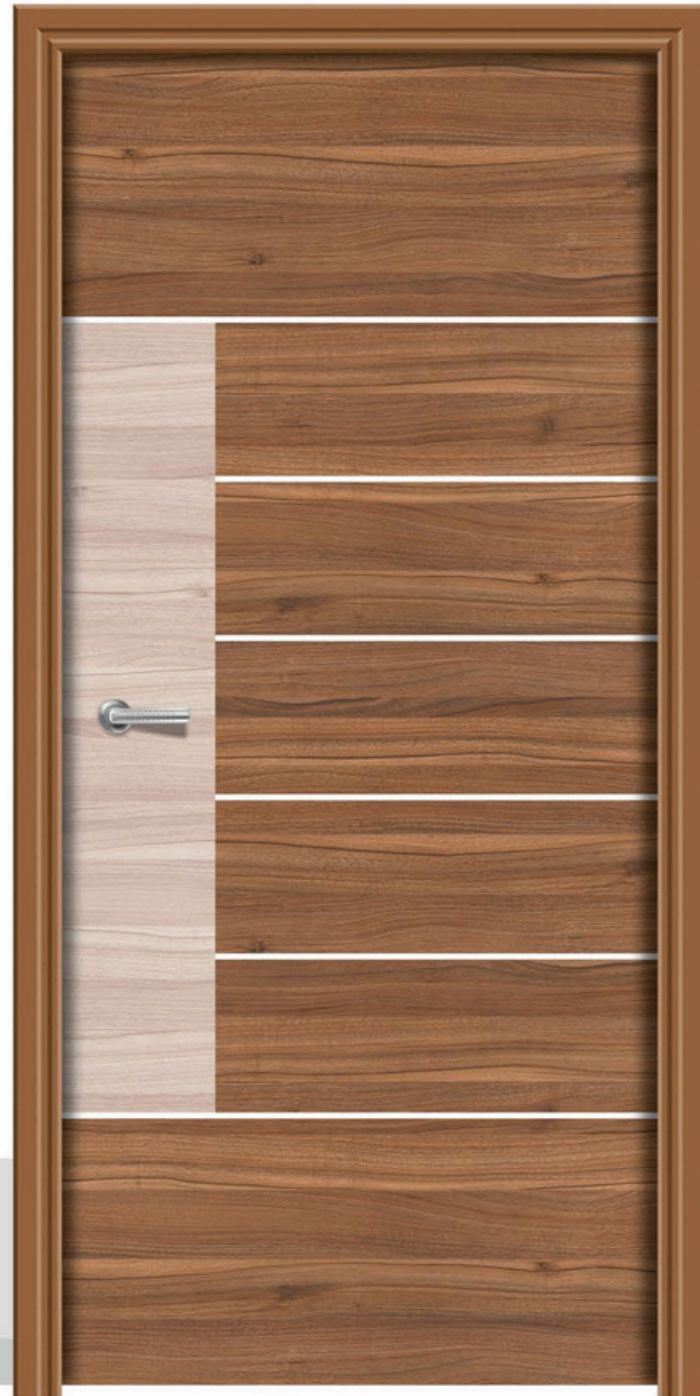

CUT & PASTE

SIZE
7 x 3.25 Feet

AV LOOK LIKES
ALL HOME INTERIOR WORKS

GO FOR THE
Modish

Get into the world of
splendid and superior.

RL - 303 MT

PREMIUM DOOR SKIN COLLECTION