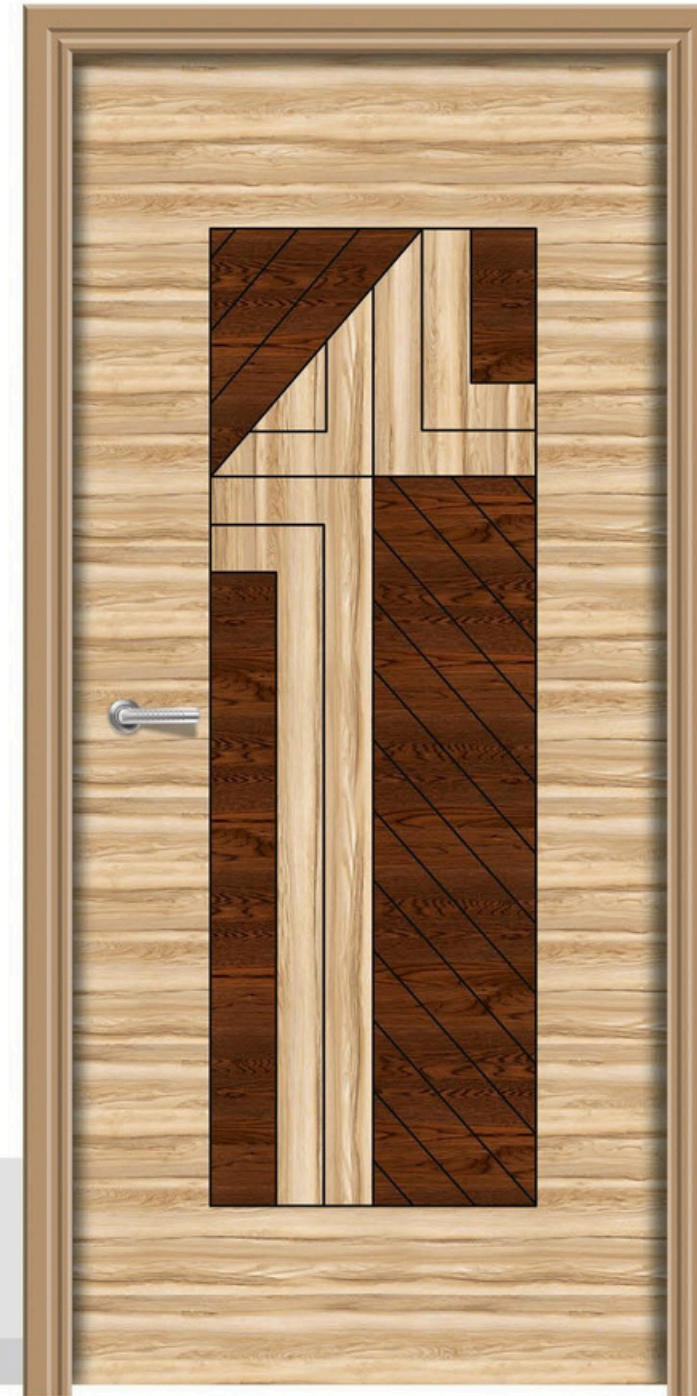

●●●● Step out of the old and step into the new you.

RL - 411 MT
●●●●