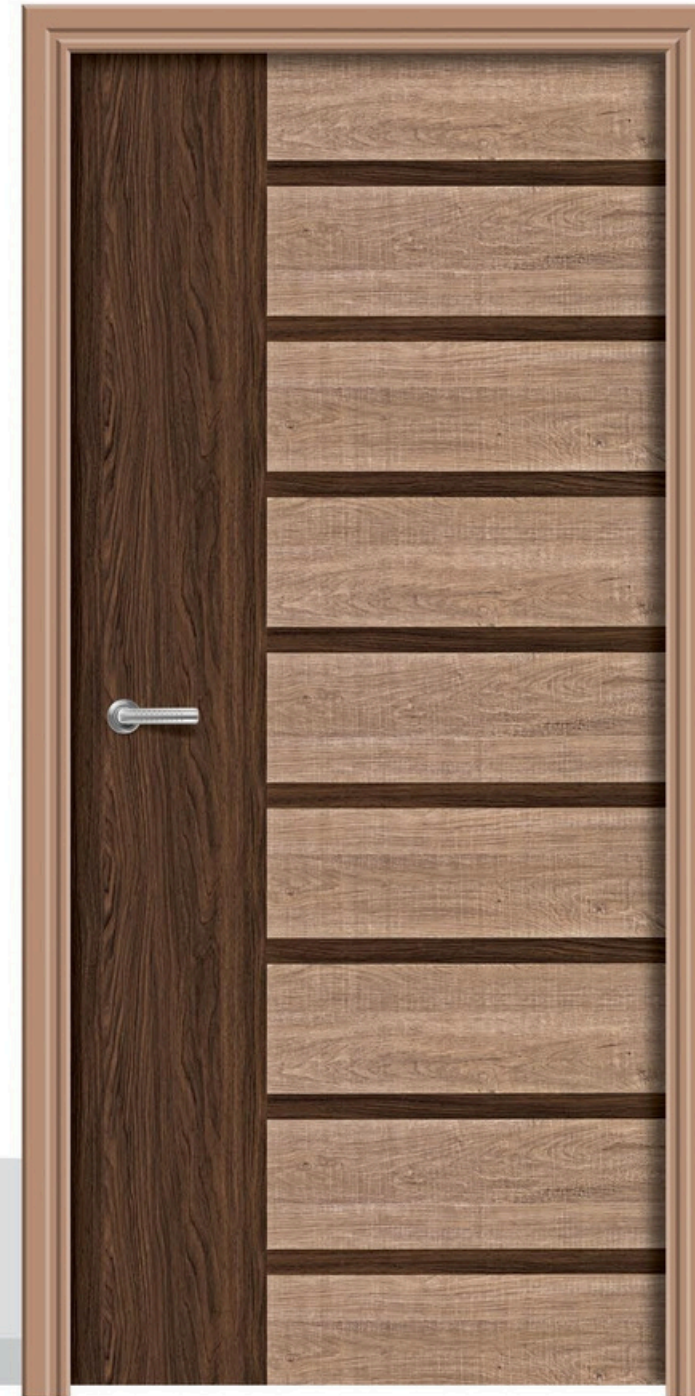

SIZE
7 x 3.25 Feet

AV LOOK LIKES
ALL HOME INTERIOR WORKS

Unfasten the world of grandeur and greatness.

RL - 707 MT

RL - 708 MT

HIGH GLOSS

NEVER
GIVE UP KEEP

Inspiring