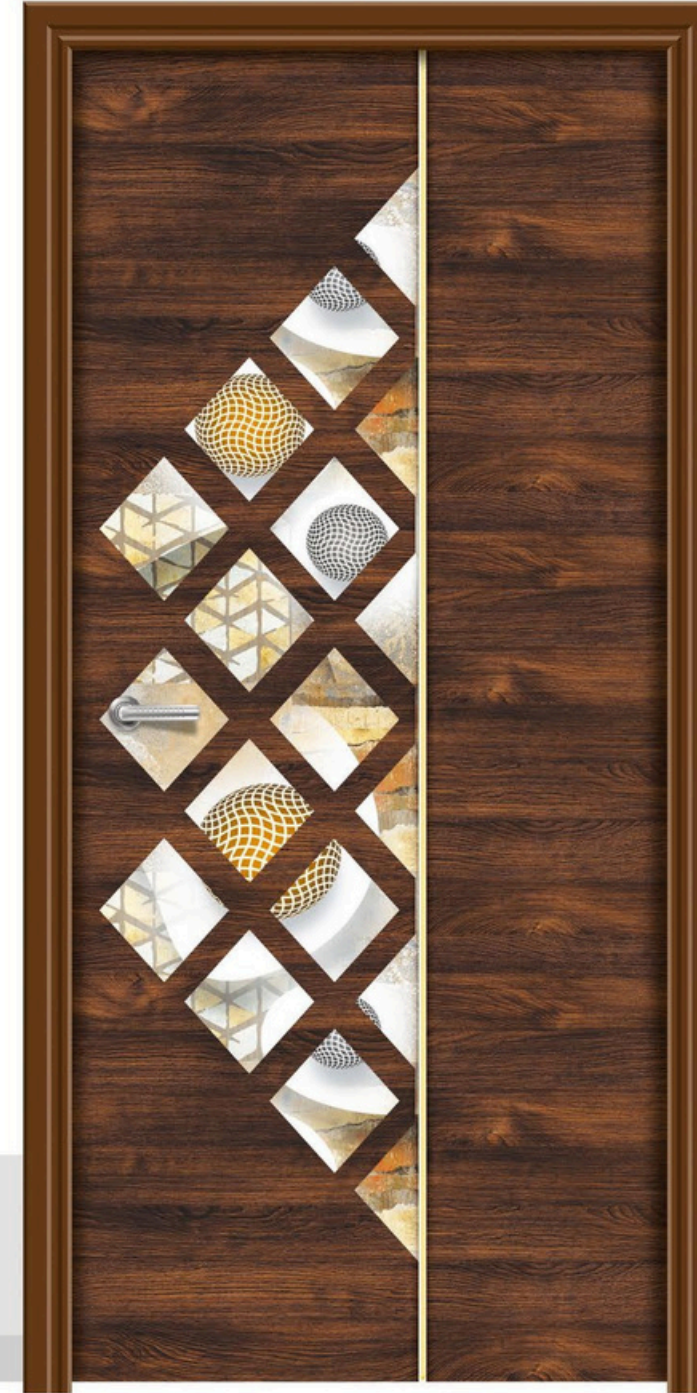

SIZE
7 x 3.25 Feet

AV LOOK LIKES
ALL HOME INTERIOR WORKS

●●●● Make the time for love,
play and family.

RL - 505 MT

RL - 506 MT

MATT DIGITAL

PREMIUM DOOR SKIN COLLECTION

SIZE
7 x 3.25 Feet