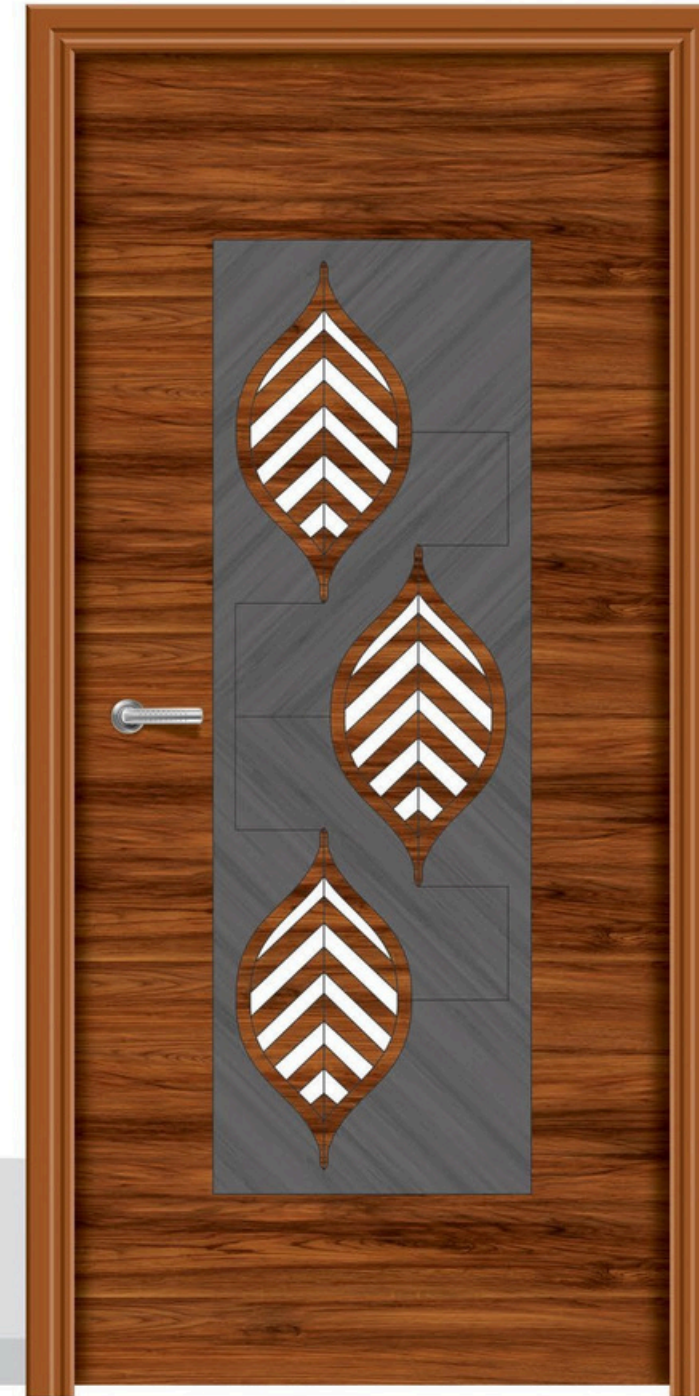

ALL HOME INTERIOR WORKS

●●●● *Each door is an art in itself.
Curious to look at, inviting to
step in.*

RL - 413 MT
●●●●