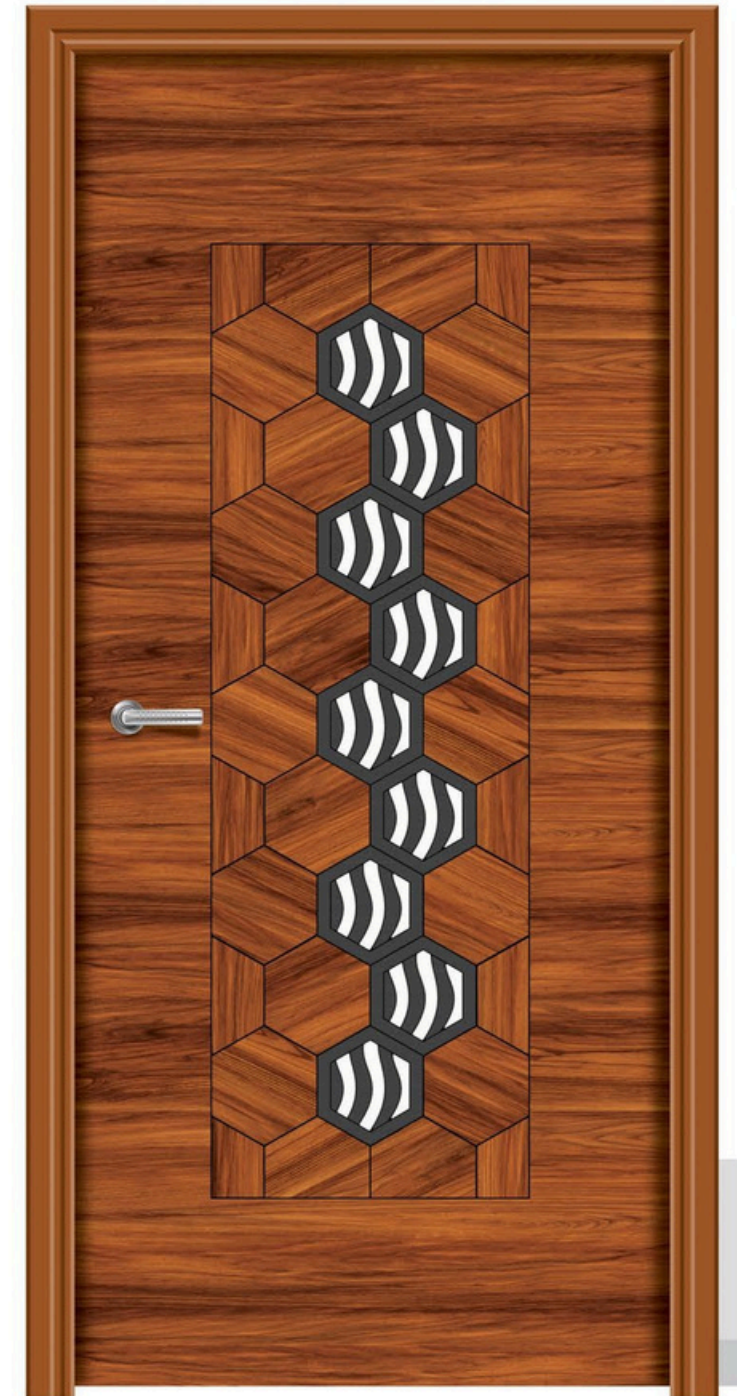

●●●● Put the best foot forward
for the world to feel and
experience.

RL - 407 MT
●●●●

RL - 408 MT
●●●●

GROOVING DIGITAL
(CNC FILE AVAILABLE)

REJOICE IN THE
Goodness

RL - 409 MT
●●●●

RL - 410 MT
●●●●

SIZE
7 x 3.25 Feet

●●●● Step out of the old and step into the new you.

RL - 411 MT
●●●●

RL - 412 MT
●●●●

GROOVING DIGITAL

●●●●
(CNC FILE AVAILABLE)

PREMIUM DOOR SKIN COLLECTION

SIZE
7 x 3.25 Feet

ALL HOME INTERIOR WORKS

●●●● *Each door is an art in itself.
Curious to look at, inviting to
step in.*

RL - 413 MT
●●●●

RL - 414 MT
●●●●

MATT DIGITAL

CREATE
THE RIGHT
Impression

SIZE 7 x 3.25 FEET

PREMIUM DOOR SKIN COLLECTION

SIZE
7 x 3.25 Feet