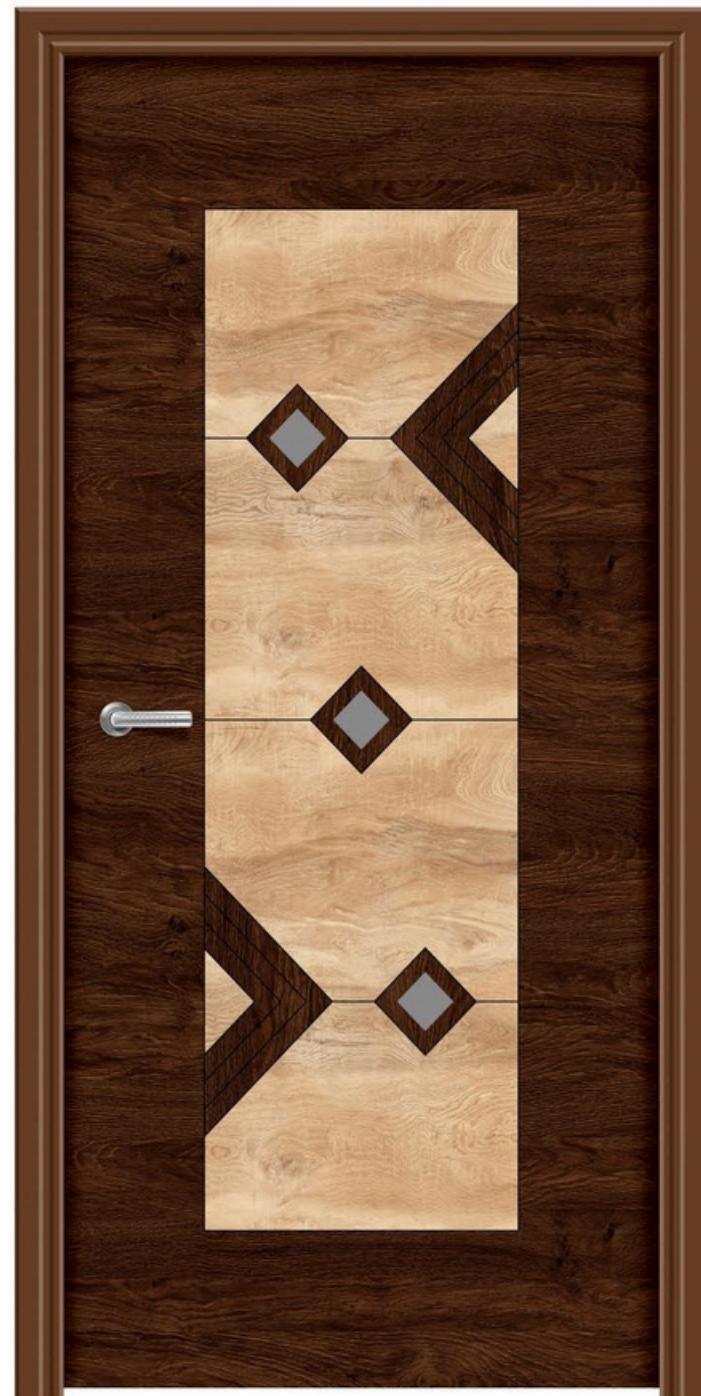

RL - 401 MT

RL - 402 MT

GROOVING DIGITAL
(CNC FILE AVAILABLE)

NATURALLY
Beautiful

RL - 403 MT
●●●●

RL - 404 MT
●●●●

SIZE
7 x 3.25 Feet

AV LOOK LIKES
ALL HOME INTERIOR WORKS