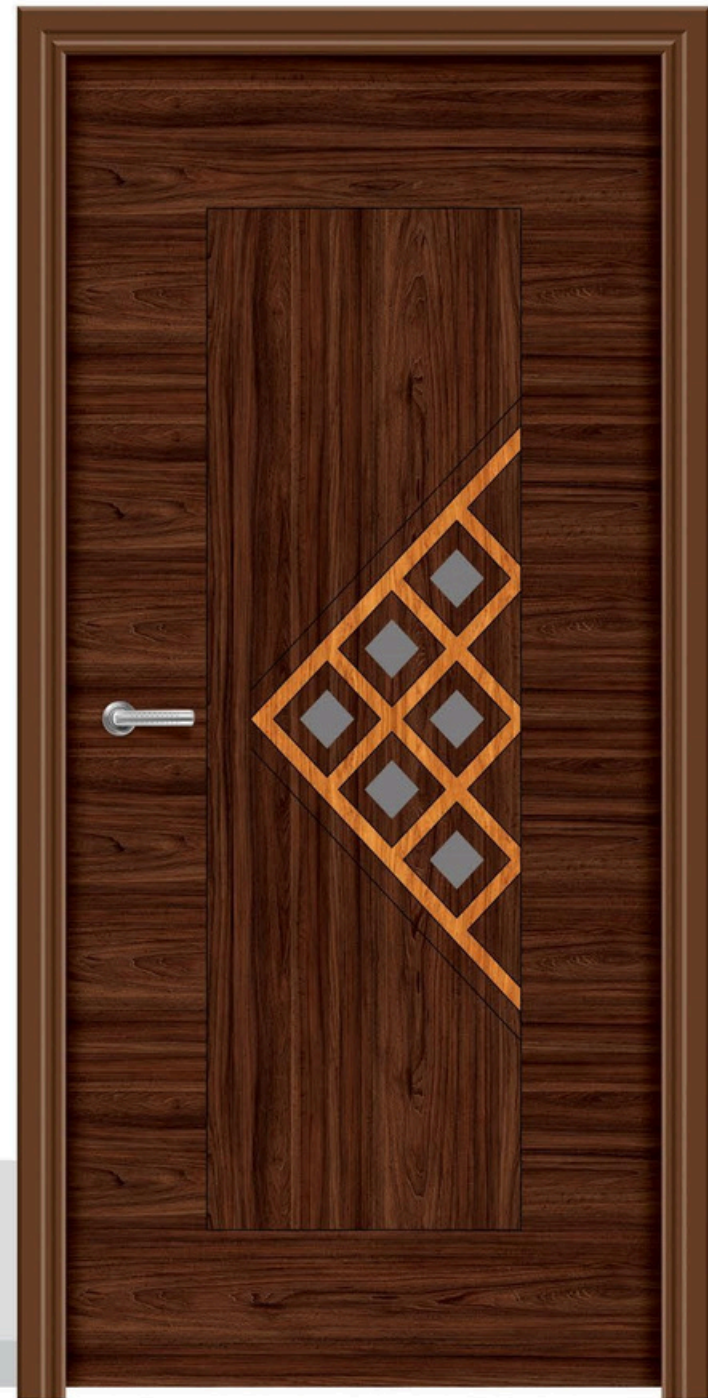

RL - 401 MT

RL - 402 MT

GROOVING DIGITAL
(CNC FILE AVAILABLE)

NATURALLY
Beautiful

RL - 403 MT
●●●●

RL - 404 MT
●●●●

SIZE
7 x 3.25 Feet

AV LOOK LIKES
ALL HOME INTERIOR WORKS