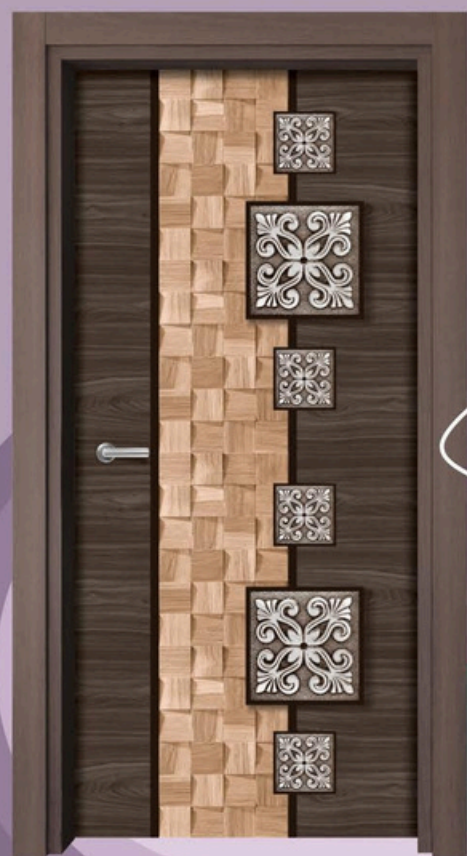

RL - 604 MT

RL - 605 MT

RL - 606 MT

PREMIUM DOOR SKIN COLLECTION

METAL

SIZE
7 x 3.25 Feet

ALL HOME INTERIOR WORKS

A few things come to be known of what they are.

RL - 607 MT

RL - 608 MT

NON-METAL

MAKE
YOU LOOK
Stunning

SIZE 7 x 3.25 FEET

PREMIUM DOOR SKIN COLLECTION

SIZE
7 x 3.25 Feet

AV LOOK LIKES
ALL HOME INTERIOR WORKS